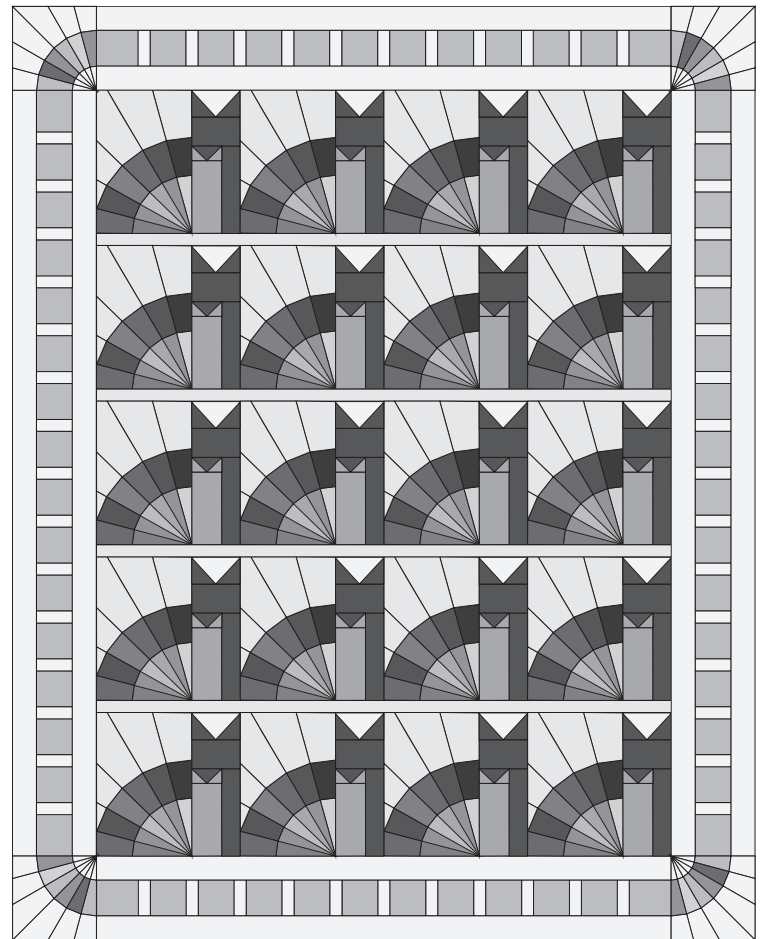

# Inner Cat

62" x 74"

\$20 Class Fee includes:

Creative Grids 15-Degree Wedge Ruler designed by Erin Underwood and the *Inner Cat* Pattern

**WORKSHOP BONUS:**

All other companion patterns for the 15-Degree Ruler can be purchased for \$5.00 each during the workshop **ONLY**.

Questions: Erin Underwood  
410-322-9200  
erin@erinunderwoodquilts.com  
ErinUnderwoodQuilts.com

**Supplies Needed:**

Inner Cat Pattern

Creative Grids 15-Degree Triangle Ruler

12-1/2" square ruler, 24" long ruler for cutting strips

Rotary Cutter and Mat

Basic Sewing Supplies, 1/4" Foot

Thread to match

**Fabric Requirements:**

20 blocks	Yardage
Cat Fabric 6 Shades of 5 colors (Ex: 6 red, 6 green, 6 orange, 6 purple, 6 black)	One fat quarter or 1/4 yard of each shade (30 total)
Background	3-1/4 yards
Binding	Sample quilt uses scraps from the cat fabric - if using other fabric, get 3/4 yards
Backing	Pieced - 4-1/4 yards